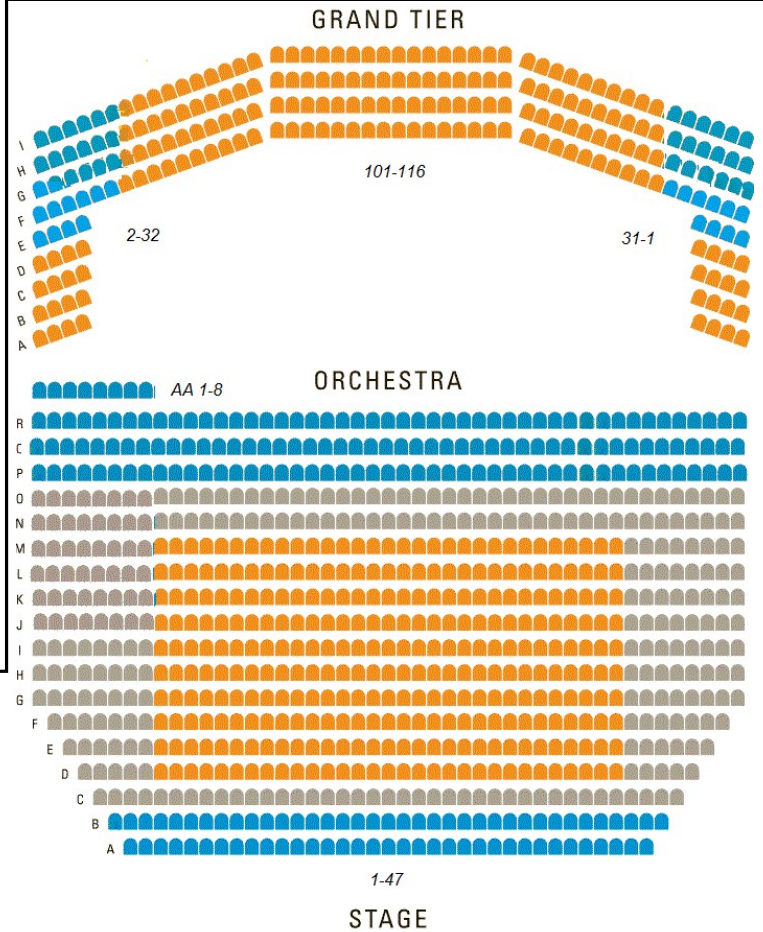

Westchester Philharmonic

SERIES A—5 concerts

$437.50 Orchestra Center
$340.00 Orchestra
$155.00 Orchestra Front/Rear

$437.40 Grand Tier
$155.00 Grand Tier Side

SERIES B*—4 concerts

$360.00 Orchestra Center
$278.00 Orchestra
$126.00 Orchestra Front/Rear

$360.00 Grand Tier
$126.00 Grand Tier Side

*Traditionally excludes 12/17 Winter Pops but adjustments may be made upon request.

Please note: Patrons must use the stairs to reach the Grand Tier. There is no elevator.

THE CONCERT HALL
Performing Arts Center, Purchase College
735 Anderson Hill Road, Purchase NY

westchesterphil.org